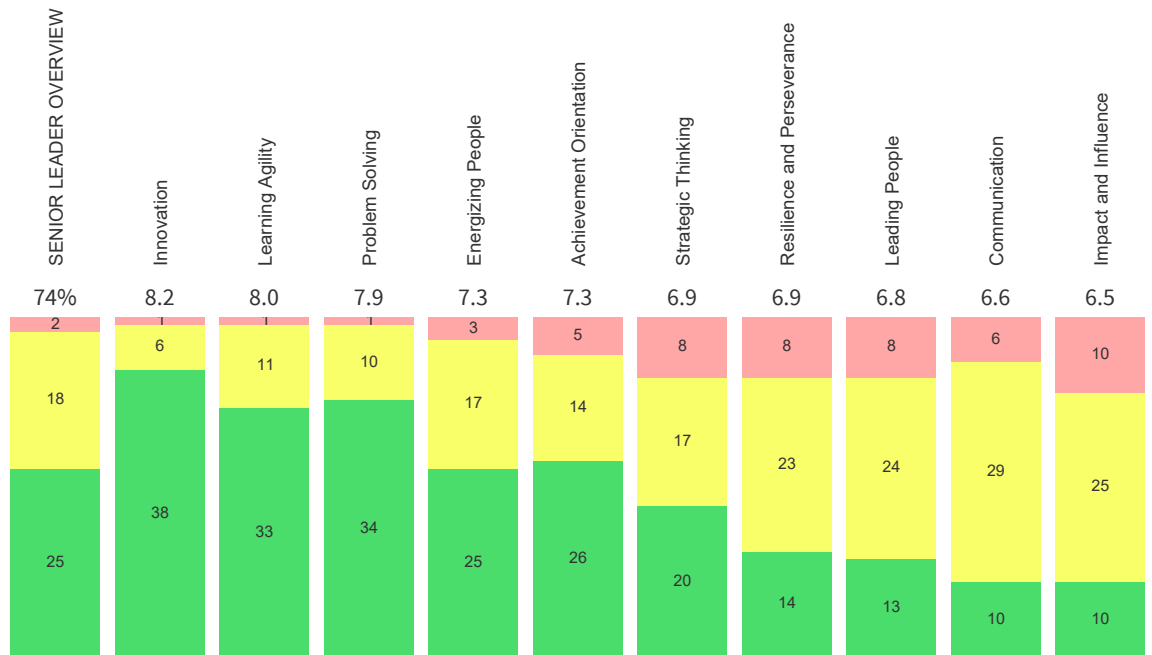

DATE OF GENERATION

05/04/2022

ORGANISATION

Quadrant 1 International

SENIOR LEADER OVERVIEW	Innovation	Learning Agility	Problem Solving	Energizing People	Achievement Orientation	Strategic Thinking	Resilience and Perseverance	Leading People	Communication	Impact and Influence	
Agi Sipho	78.0	9.4	9.0	9.0	6.7	8.4	7.4	7.5	6.3	6.5	6.4
Alec Leonard	79.0	8.1	8.4	7.7	8.6	7.7	7.0	6.9	8.5	6.9	7.5
Anand Gurpreet	77.0	8.0	7.5	8.4	7.7	6.8	8.4	7.1	7.4	6.3	7.7
Anna Dixon	77.0	7.8	8.3	7.9	7.7	8.0	7.6	8.2	6.0	7.0	6.4
Avery Donovan	72.0	7.5	7.0	6.7	7.7	7.3	5.9	7.9	7.0	6.0	7.4
Axel Werner	74.0	8.4	8.2	7.5	8.3	7.6	4.2	6.5	7.7	7.9	6.1
Benvenuto Swati	61.0	5.8	5.6	5.9	7.4	7.5	4.2	6.1	5.7	5.1	6.6
Celeste Foley	79.0	8.8	9.2	8.4	7.6	7.9	8.1	6.5	6.5	7.6	6.5
Chas Holmes	68.0	7.1	8.1	7.5	6.2	5.0	7.7	6.4	6.6	6.1	6.5
Connie Reed	75.0	8.5	8.5	8.5	6.8	6.4	8.6	7.0	6.2	6.6	6.3
Daryl Whitmire	80.0	9.8	8.8	8.4	7.3	8.3	6.5	7.3	7.6	6.9	7.2
Diane Sparks	79.0	8.9	8.8	9.4	7.7	7.6	8.5	5.5	7.7	6.3	6.1
Dipak Antonio	78.0	8.6	7.5	7.8	8.3	8.2	6.3	8.2	7.1	6.5	7.6
Eldon Garfield	54.0	6.9	6.5	6.0	6.4	3.8	4.6	3.9	5.5	6.6	4.4
Fuyuko Suzanne	81.0	9.3	8.8	8.9	8.9	8.5	6.3	6.1	7.5	7.9	7.4
Geraldine Dvorak	83.0	8.7	8.5	8.5	8.2	8.0	7.8	7.3	8.6	7.6	7.7
Gerry Albin	80.0	8.4	7.7	8.0	7.9	8.0	6.9	6.8	7.4	7.8	8.3
Helen Lochlann	74.0	8.3	7.6	7.7	7.6	8.0	7.6	5.9	7.2	5.0	6.0
Iris Seo-Hyun	73.0	8.6	8.6	8.9	7.8	6.2	6.4	5.4	6.6	7.5	5.4
Jamal Abdullah	81.0	9.3	9.2	8.9	8.2	7.0	7.5	6.9	7.9	6.7	7.6
Jasmin Patience	86.0	8.9	9.1	8.8	7.7	8.8	8.0	8.7	7.9	8.5	7.4
Jasmine Ishbel	73.0	7.6	7.4	7.3	7.7	8.4	6.2	5.4	7.0	6.8	6.7